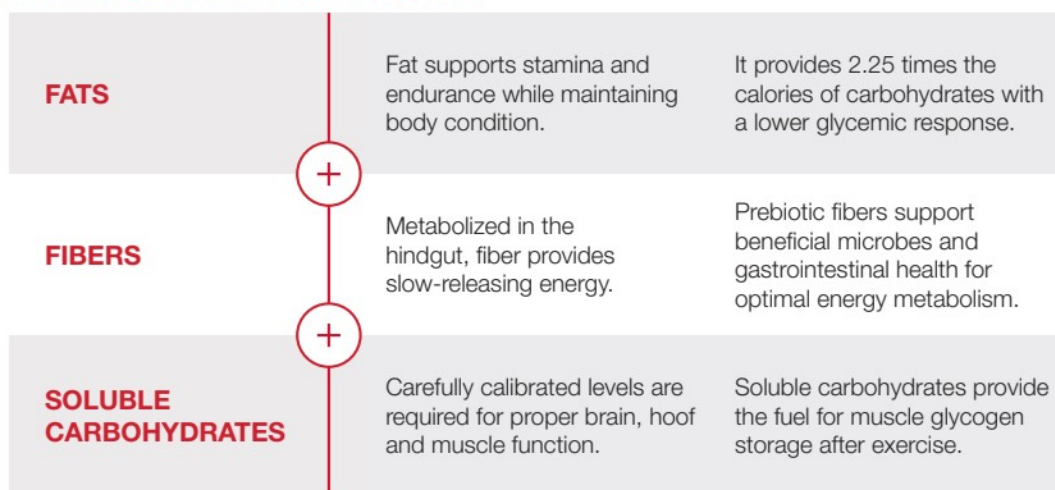

Purina® Ultium® Competition

Horse Formula

THE SCIENCE BEHIND THE FORMULA

Ultium® Competition Horse Formula is a blended fuel based on a unique ratio of three fuel sources: fat, fiber and soluble carbohydrates. Your equine athletes don't rely on just one fuel source at a time – they draw energy from all three “tanks” interchangeably to use the right fuel for the right task.

SUSTAINED ENERGY SYSTEM®

FEEDING DIRECTIONS

Start with the amounts of Ultium® Competition Horse Formula given for the weight and lifestyle of the horse. After observing the horse for a period, the amount fed may be gradually increased or decreased to obtain the desired body condition and weight. For feeding directions outside the ranges addressed in these feeding charts, please contact your local Purina retailer or Purina Customer Service at 800-227-8941.

LIFESTYLE	Weight of horse in pounds			
	800	1,000	1,200	1,400
Minimum Hay or Equivalent Pasture*	9.50	12.00	14.50	17.00
<i>Ultium® Competition**</i>	(lbs/day)			
Light Work	3.50	4.50	5.50	6.25
Moderate Work	5.00	6.00	7.25	8.50
Heavy Work	6.25	7.75	9.25	10.75

* This is the recommended minimum amount of hay to be fed. If feeding more hay, you may reduce the feeding rate of Ultium® Competition Horse Formula to maintain appropriate body condition.

** To meet nutrient requirements, do not feed less than 0.3 lbs. per 100 lbs. of body weight per day for mature horses at maintenance (3 lbs. per 1000-lb horse). If your horse gains too much weight at the minimum feeding rate, transition to Purina® Enrich Plus® Ration Balancing Feed.

NOTE: Feeding rates of Ultium® Competition Horse Formula and forage may be adjusted or feed may be top-dressed with Purina® Amplify® High-Fat Supplement for additional calories. Hard-working horses may also benefit from supplementation with Purina® Supersport® Amino Acid Supplement.

A 4-pound meal of Ultium® Competition Horse Formula supplies a full serving of Outlast® Supplement.

GUARANTEED ANALYSIS

Crude Protein (min)	11.70%
Lysine (min)	0.70%
Methionine (min)	0.50%
Threonine (min)	0.40%
Crude Fat (min)	12.40%
Crude Fiber (min)	18.50%
Acid Detergent Fiber (max)	21.00%
Neutral Detergent Fiber (max)	37.00%
Starch (max)	10.00%
Sugars (max)	7.50%
Calcium (min)	0.85%
Calcium (max)	1.35%
Phosphorus (min)	0.50%
Sodium (max)	0.70%
Magnesium (min)	0.35%
Potassium (min)	1.20%
Copper (min)	65.00 ppm
Selenium (min)	0.60 ppm
Selenium (max)	0.72 ppm
Zinc (min)	240.00 ppm
Vitamin A (min)	3,000 IU/lb
Vitamin D₃ (min)	700 IU/lb
Vitamin E (min)	150 IU/lb
Omega-3 Fatty Acid (min)	0.75%
Omega-6 Fatty Acid (min)	3.50%

For more information, contact your local Purina retailer or visit purinamills.com/horse-feed.

FEED GREATNESS®